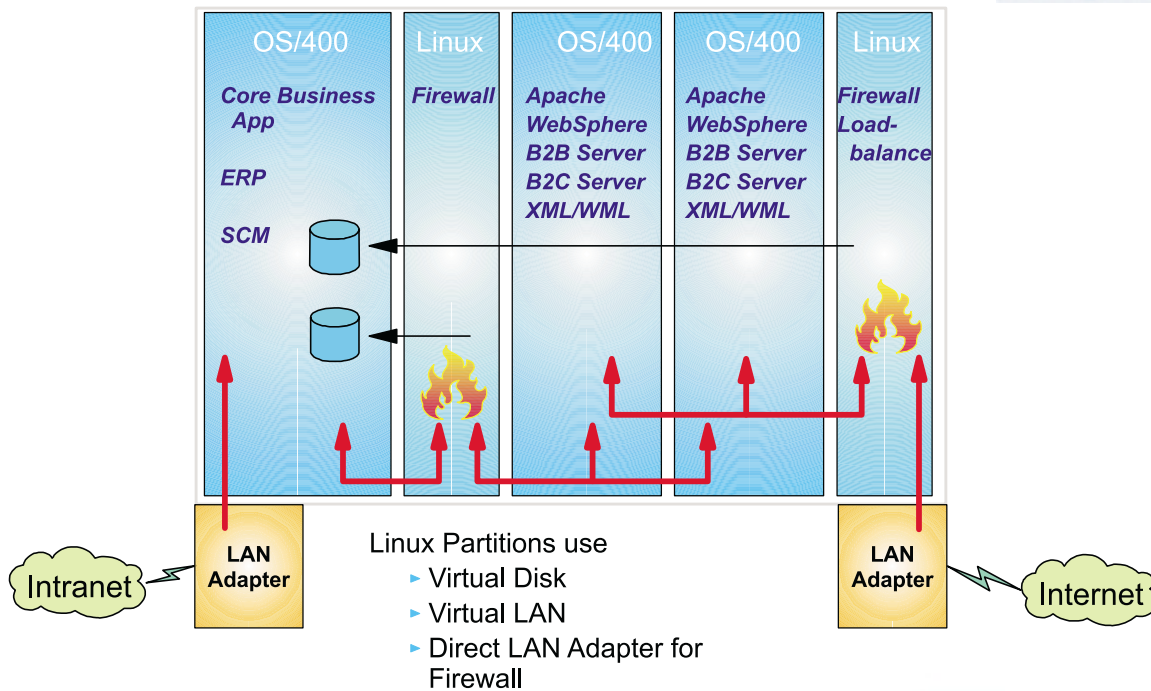

iSeries Linux Example