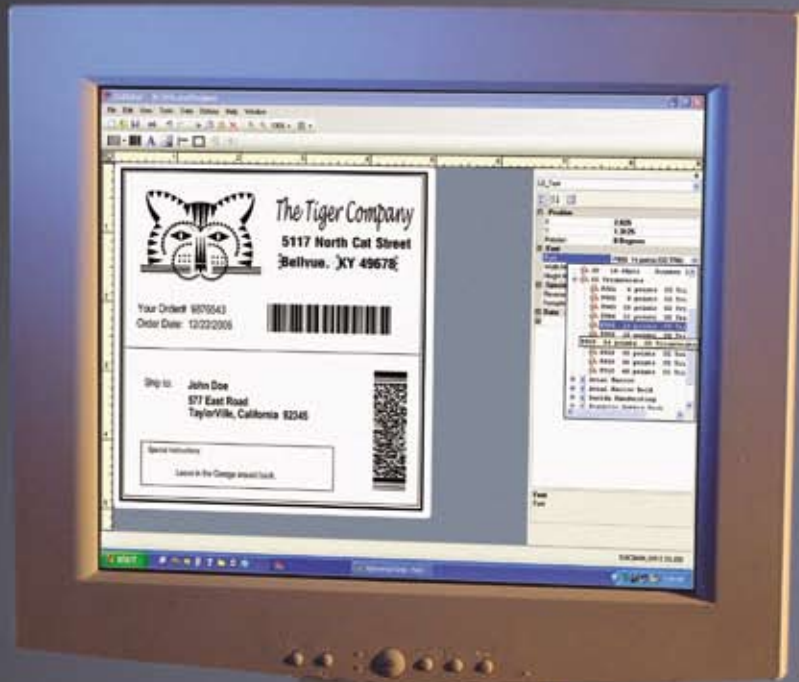

T.L. ASHFORD

The Labeling Answer® ...Since 1983

System i Labeling Software

✓ ONE SIMPLE PRICE INCLUDES:

- Now* * Enhanced Graphical Designer
 - * Easily Import Graphics
 - * 2D Bar Codes
 - Now* * AFP/HP-Compatible Printing
 - * Support for 100's of Printers
 - Now* * Test Print to Desktop Printer
 - * Compliance Label Templates
 - * Call From Existing Applications
 - * Unlimited GUI Users
 - * Training at our Location
 - * Remote Label Design & Printing
- ✓ RFID Supported
 - ✓ Print Labels Without Programming
 - ✓ Easy Integration
 - ✓ Low Cost Maintenance
 - ✓ Experienced Technical Support

Existing Customers
Update Now to Version 3.0!

Barcode 400

www.tlashford.com
800-541-4893

IBM Server
POWER