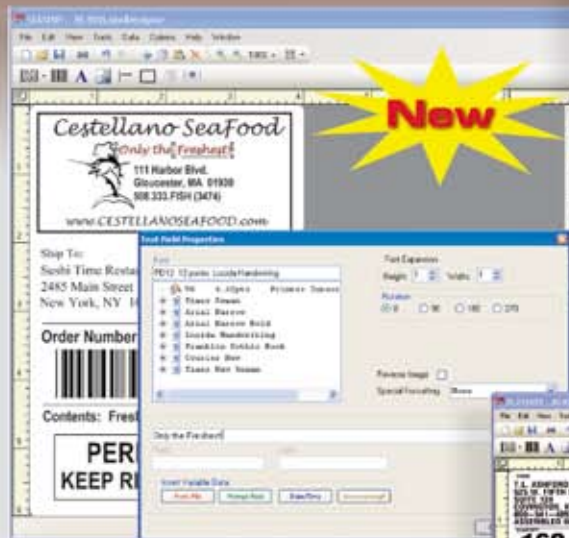

- Easy Integration
- Print Labels Without Programming
- Enhanced Graphical Designer
- Easily Import Graphics
- 2D Bar Codes
- AFP/HP-Compatible Printing
- Support for 100's of Printers
- Test Print to Desktop Printer
- Compliance Label Templates
- Call From Existing Applications
- Unlimited GUI Users
- Free Training at our Location
- Remote Label Design & Printing
- RFID Supported (optional add-on)
- Low Cost

Easily import graphics.

Downloadable fonts (On supported printers)

T.L. ASHFORD

www.tlashford.com
800-541-4893